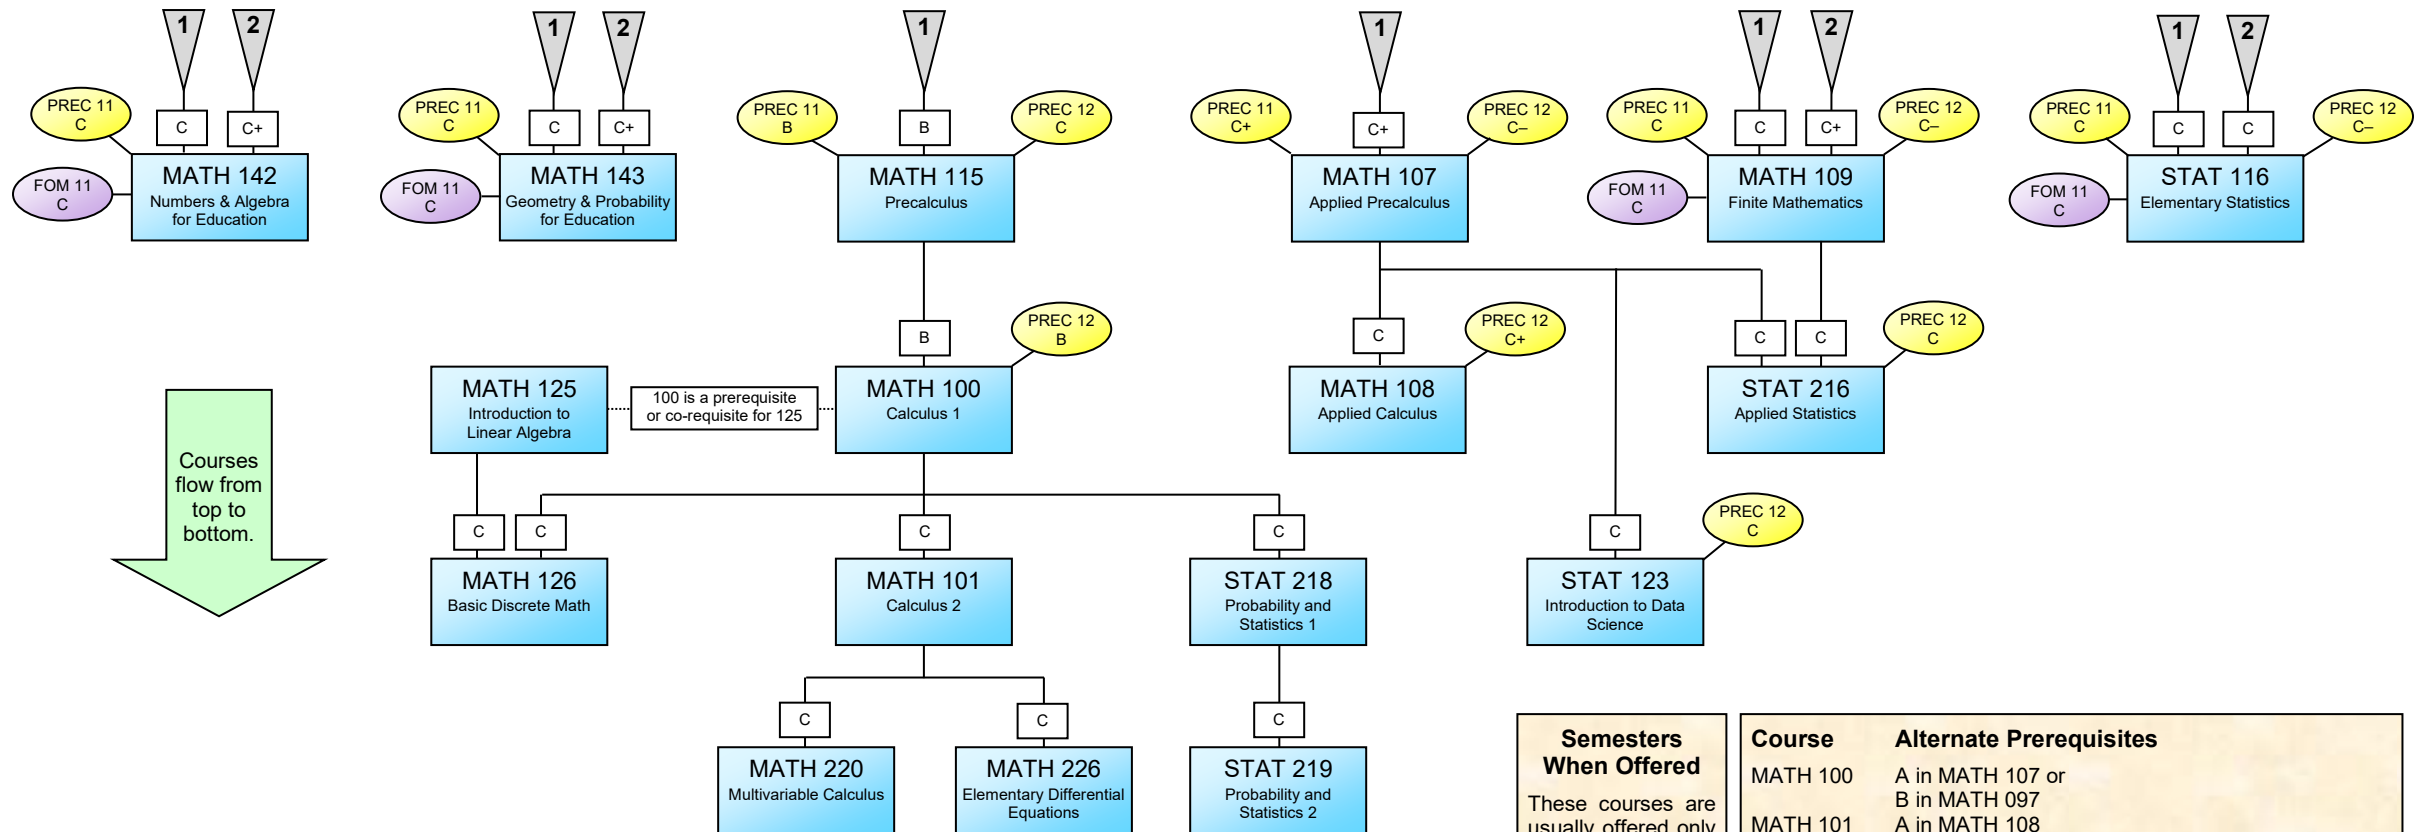

DEPARTMENT OF MATHEMATICS & STATISTICS COURSE FLOW CHART

Revised April 6, 2026 by George Ballinger

BC High School Mathematics Courses	
FOM 11	Foundations of Mathematics
PREC 11 or 12	Pre-calculus

Camosun Upgrading Mathematics Courses	
1	MATH 077 or MATH 073
2	MATH 075 or MATH 072

Semesters When Offered	Course	Alternate Prerequisites
These courses are usually offered only once per year.	MATH 100	A in MATH 107 or B in MATH 097
	MATH 101	A in MATH 108
	MATH 107	C in MATH 139 or C in MATH 097
Fall	MATH 125	C in MATH 115 or C+ in MATH 097 or C in both Pre-calculus 12 and Calculus 12
	MATH 142	C in MATH 097
Winter	MATH 126	C in MATH 115 or C in MATH 097
	MATH 143	C in MATH 097
	MATH 226	C in MATH 115 or C in MATH 097
	STAT 123	C in MATH 115 or C in MATH 097
	STAT 216	C in MATH 115 or C in MATH 097
	STAT 218	C in MATH 108
	STAT 219	C in both STAT 216 and (MATH 100 or MATH 108)